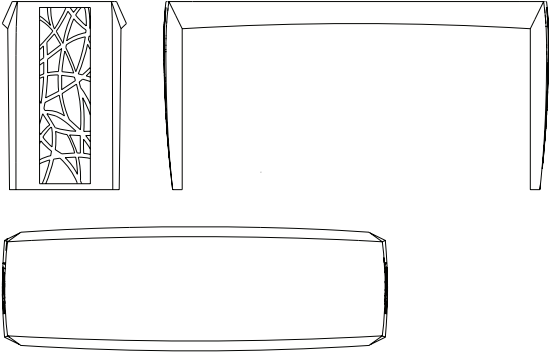

DAKOTA JACKSON
DJ

Nocturne

CONSOLE

NOCTURNE CONSOLE

Description

65.5"w x 21"d x 32"h

Polished Polyresin Finish available in Chalk, Ruby, Azure, Aubergine and Coal. Available in all veneer groups without lattice detail. Available with one center pencil drawer.