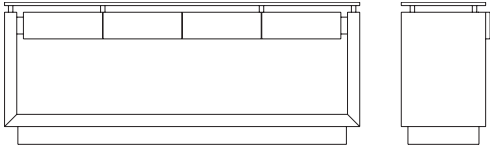

MODERN CONSOLE

Dimensions / Description

80"w x 20.5"d x 32"h

Straight pattern veneer case. 4 domed Leather-Clad drawer faces, 3/4" clear float Glass counter top supported by Polished Stainless Steel posts. Domed surfaces are covered in premium quality selected Dakota Jackson Leathers or COL upon approval. 30 sq ft leather required.

All wood groups available.

As shown: DJL Cashmere Calf 332 Miele, Polished Polyester Resin Macassar Ebony.

DAKOTA
JACKSON

Dakota Jackson, Inc.
Corporate Offices
30-10 41st Avenue, Ste. 3
LIC, NY 11101
Tel. 718.786.8600
Fax 718.706.7718