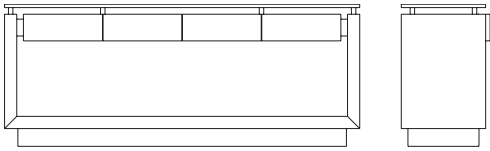

MODERN CONSOLE

Dimensions / Description

80"w x 20.5"d x 32"h

Straight pattern veneer case. 4 domed Leather-Clad drawer faces, 3/4" clear float Glass counter top supported by Polished Stainless Steel posts. Domed surfaces are covered in premium quality selected Dakota Jackson Leathers or COL upon approval. 30 sq ft leather required.

All wood groups available.

As shown: DJL Cashmere Calf 332 Miele, Polished Polyester Resin Macassar Ebony.

DAKOTA
JACKSON

Dakota Jackson, Inc.
Corporate Offices
30-10 41st Avenue, Ste. 3
LIC, NY 11101
Tel. 718.786.8600
Fax 718.706.7718