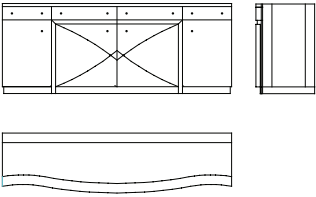

BROULAY CREDENZA

Dimensions / Description
84"w x 22"d x 33"h

Mitred X pattern on 2 center doors of serpentine front.
Bordered Straight veneer pattern top. Adjustable Satin
Open Grain Natural Maple interior shelves.

As shown: Polished Bleached Mahogany.

All wood groups available.

DAKOTA
JACKSON

Dakota Jackson, Inc.
Flagship Showroom
979 Third Ave #501,
New York, NY 10022
Tel. 212.838.9444
info@dakotajackson.com