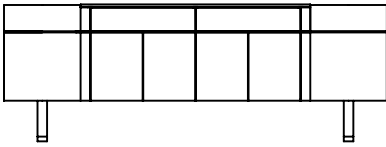

CHECKERS CREDENZA

Description

84" w x 22" d x 30" h

Checkered Marquetry inlay details and Stainless Steel accents. 4 drawers across the top, below 2 file drawers, 4 doors in the middle each with 1 adjustable shelf. Inset glass top.

Available in all veneer groups.
All metal finishes available.

As shown: Satin Walnut with Stainless Steel accents.

*Actual color and finish may vary slightly