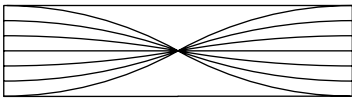

GUI CONSOLE TABLE

Description

83"w x 21.5"d x 29.25"h

Arcing partial Sunburst pattern Polished Macassar Ebony veneer top with Crescent-Shaped Bentwood pedestal base and Polished Stainless Steel buttresses.

Available in all veneer groups.

As shown: Polished Light Apricot with Polished Stainless Steel accents (front); Polished Macassar Ebony with Polished Stainless Steel accents (back)