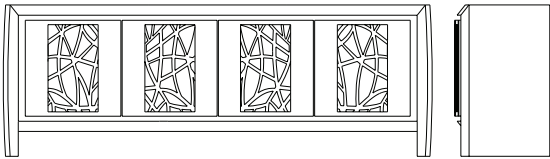

DAKOTA JACKSON
DJ

Nocturne

CREDENZA

NOCTURNE CREDENZA

Description

85"w x 19"d x 30"h

Features 4 doors with adjustable shelves or custom outfitted. Polished Polyresin Finish available in Chalk, Ruby, Azure, Aubergine and Coal. Available in all veneer groups without lattice detail.