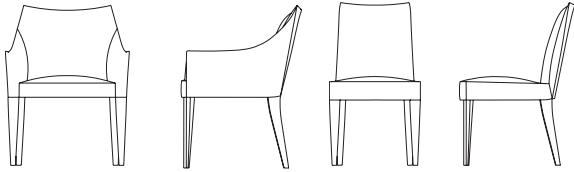

IKO CHAIR

Description

Kiln-dried hardwood frame, glued, doweled, and corner-blocked. Solid Cherry or Maple legs. Fully-upholstered seat and back.

Arm Chair

26.75"w x 25.25"d x 35.875"h; 25.5" arm ht; 20.625" seat ht

COM: 2.75 yds - 54" plain

COL: 50 sq ft leather

Side Chair

20.875"w x 24.375"d x 35.875"h; 20.625" seat ht

COM: 2 yds - 54" plain

COL: 35 sq ft leather

Standard Finishes

Cognac, Russet, Cordovan, Red Walnut, Caramel, Garnet, Espresso, Ebonized, Natural: Maple Only.

As shown: Satin Ebonized Cherry;

Provost #0500 (Black).

DAKOTA
JACKSON

Dakota Jackson,
Flagship Showroom
979 Third Ave #501,
New York, NY 10022
Tel. 212.838.9444
info@dakotajackson.com

*Actual color and finish may vary slightly