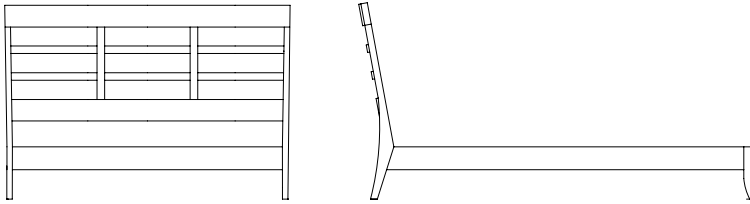

DAKOTA JACKSON
DJ

Ceylon
BED

CEYLON BED

Description

Straight, backward leaning ladder back headboard and frame in Cherry or Maple. Gently tapered front legs. Designed for use with mattress only. Ships in 4 pieces. Requires assembly on site. Bed sold without mattress.

Standard Stains

Cherry: Natural, Dark, Ebonized;
Maple: Natural

Queen Bed: 66.5"w x 90.5"d x 44.5"h

Requires 60"w x 80"d x 10"h mattress (standard)

Eastern King Bed: 82.5"w x 90.5"d x 44.5"h

Requires 72"w x 80"d x 10"h mattress (standard)

California King Bed: 78.5"w x 94.5"d x 44.5"h

Requires 72"w x 84"d x 10"h mattress (standard)

As shown with upholstered inset back.

DAKOTA
JACKSON

Dakota Jackson, Inc.
Corporate Offices
30-10 41st Avenue, Ste. 3
LIC, NY 11101
Tel. 718.786.8600
Fax 718.706.7718