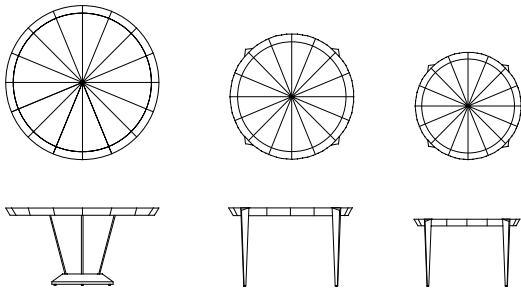

The Heraldic Collection also includes a Bowfront Cabinet and Flatfront Cabinet.

140303