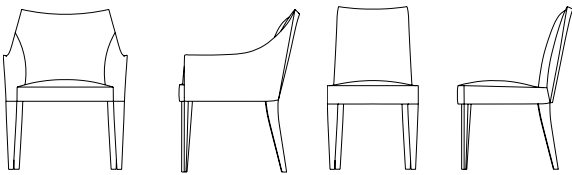

### Arm Chair

26.5"w x 25"d x 36"h; 25.25" arm ht; 20" seat ht

COM: 2.75 yds - 54" plain

COL: 50 sq ft leather

### Side Chair

21"w x 25"d x 36"h; 20" seat ht

COM: 2 yds - 54" plain

COL: 35 sq ft leather

As shown: Satin Ebonized Cherry;  
Provost #0500 (Black).

DAKOTA  
JACKSON

Dakota Jackson, Inc.  
Corporate Offices  
30-10 41st Avenue, Ste. 3  
LIC, NY 11101  
Tel. 718.786.8600  
Fax 718.706.7718